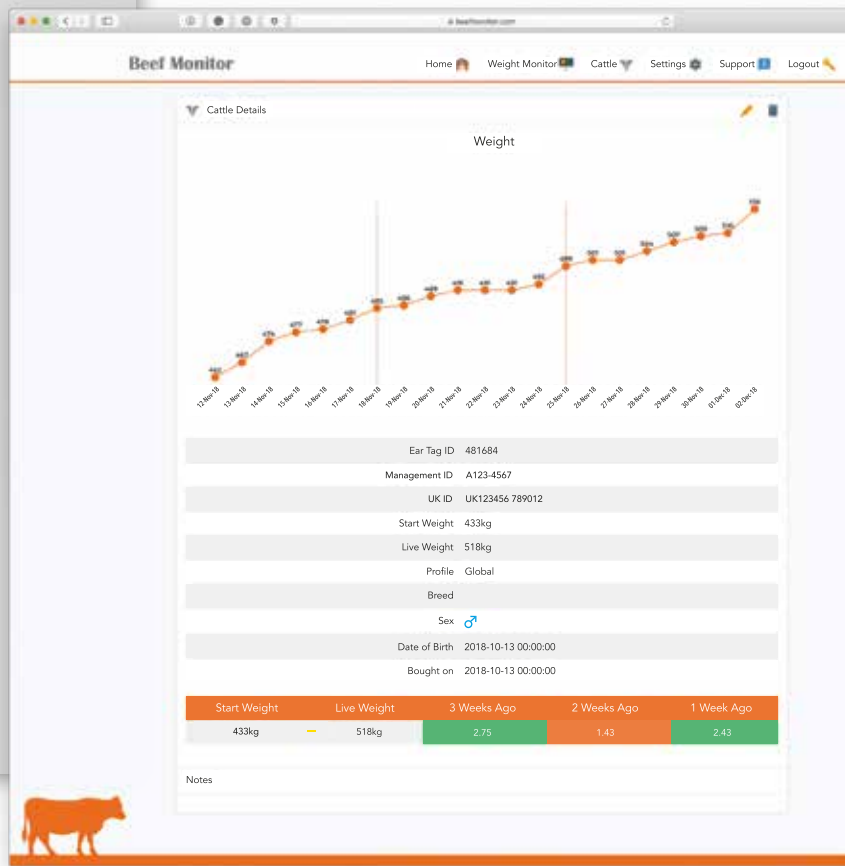

The Ritchie Beef Monitor app and online website gives you real time data.

Tel: 01307 462271 • Email: info@ritchie-uk.com • www.ritchie-uk.com